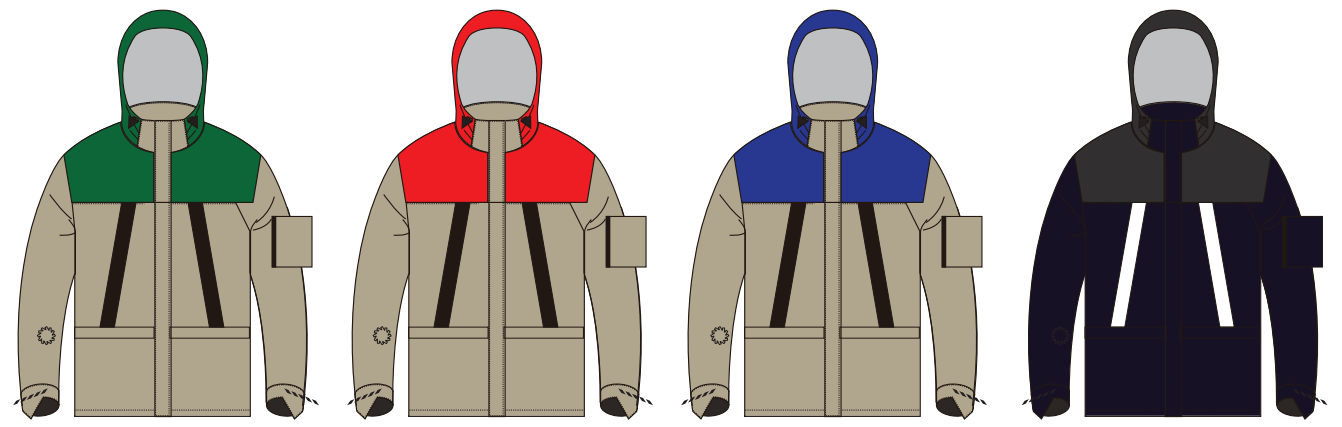

**LOVE JK 1 TORAY COTEX3L**

KELLY AKA AO KHAKI URBAN BLACK

**LOVE JK 2 TORAY COTEX3L**

KELLY/KHAKI AKA/KHAKI AO/KHAKI URBAN BLACK/KON

**WORK BIB TORAY COTEX3L**

KELLY AO KHAKI KON URBAN BLACK

**PLAYPPY JK TORAY COTEX3L + ART**

MIX 1 MIX 2 MIX 3

**PLAY CREW KNIT**

OLIVE NAVY/BLACK GRAY

**WORK PT TORAY COTEX3L + ART**

KHAKI KON URBAN BLACK

**P01 GT3 OVER + 3REE FIVE**

KELLY AKA AO KHAKI KON URBAN BLACK

**3REE FIVE**

URBAN BLACK

**PLAYER G + 3REE FIVE**

URBAN BLACK

**P01 OVER + 3REE FIVE**

URBAN BLACK

**SUPER P01 + 3REE FIVE**

URBAN BLACK

**PLAYER G LEATHER + 3REE FIVE**

URBAN BLACK BROWN

**P01 OVER LEATHER + 3REE FIVE**

URBAN BLACK BROWN

**SUPER P01 LEATHER + 3REE FIVE**

URBAN BLACK BROWN

**3REE OVER + 3REE FIVE**

KELLY AKA AO KHAKI HONEY RED ORANGE CREAM CHOCO KON URBAN BLACK