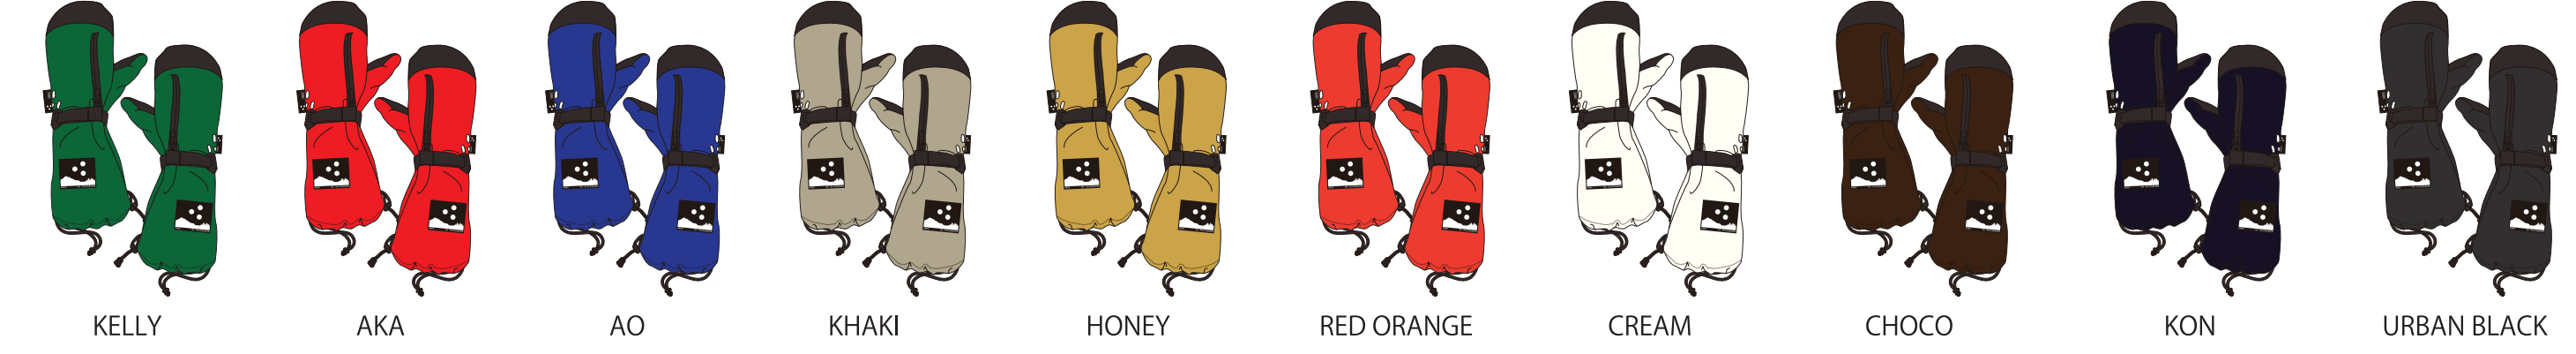

URBAN BLACK BROWN

**P01 OVER LEATHER + 3REE FIVE**

URBAN BLACK BROWN

**SUPER P01 LEATHER + 3REE FIVE**

URBAN BLACK BROWN

**3REE OVER + 3REE FIVE**

KELLY AKA AO KHAKI HONEY RED ORANGE CREAM CHOCO KON URBAN BLACK