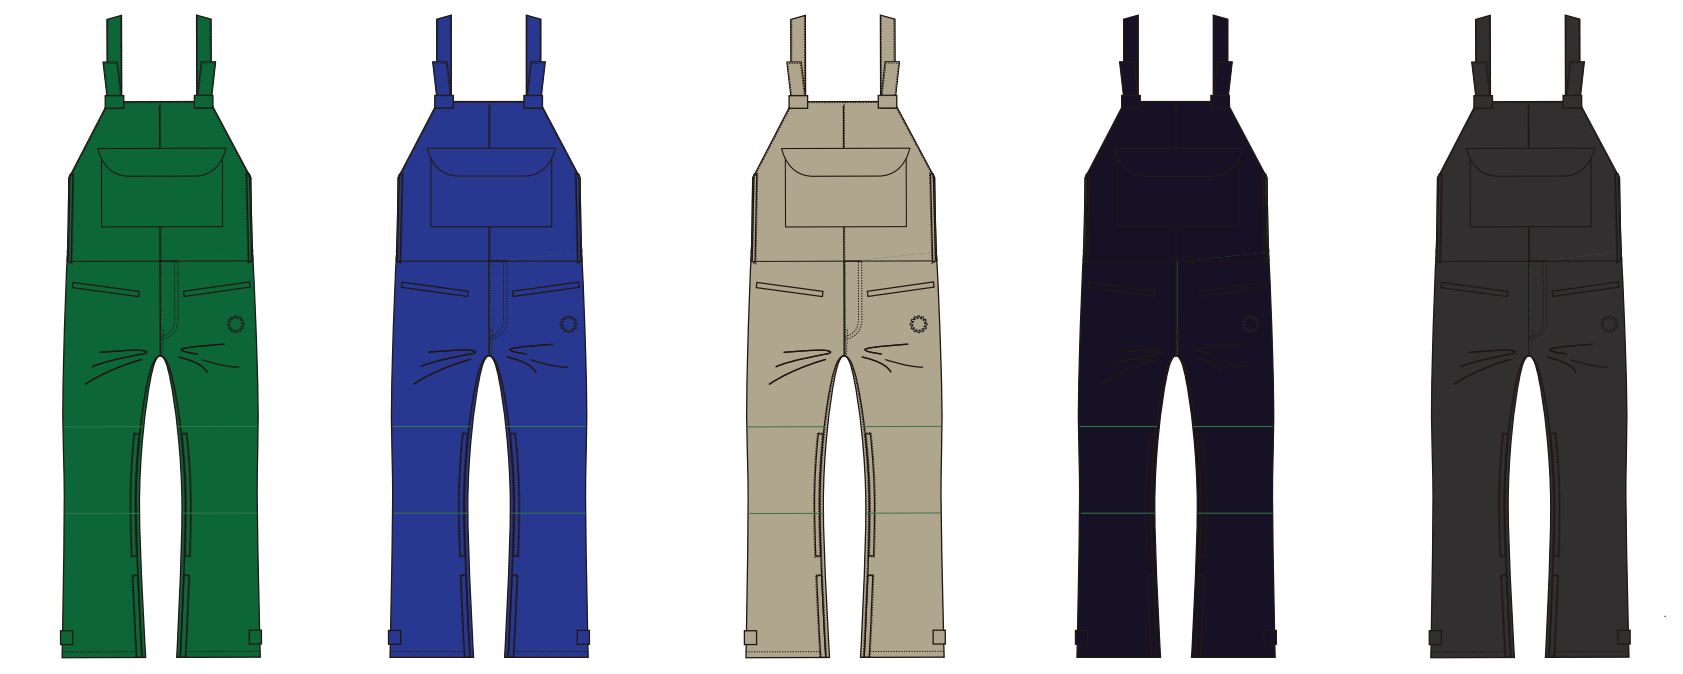

WORK BIB TORAY COTEX3L

KELLY AO KHAKI KON URBAN BLACK