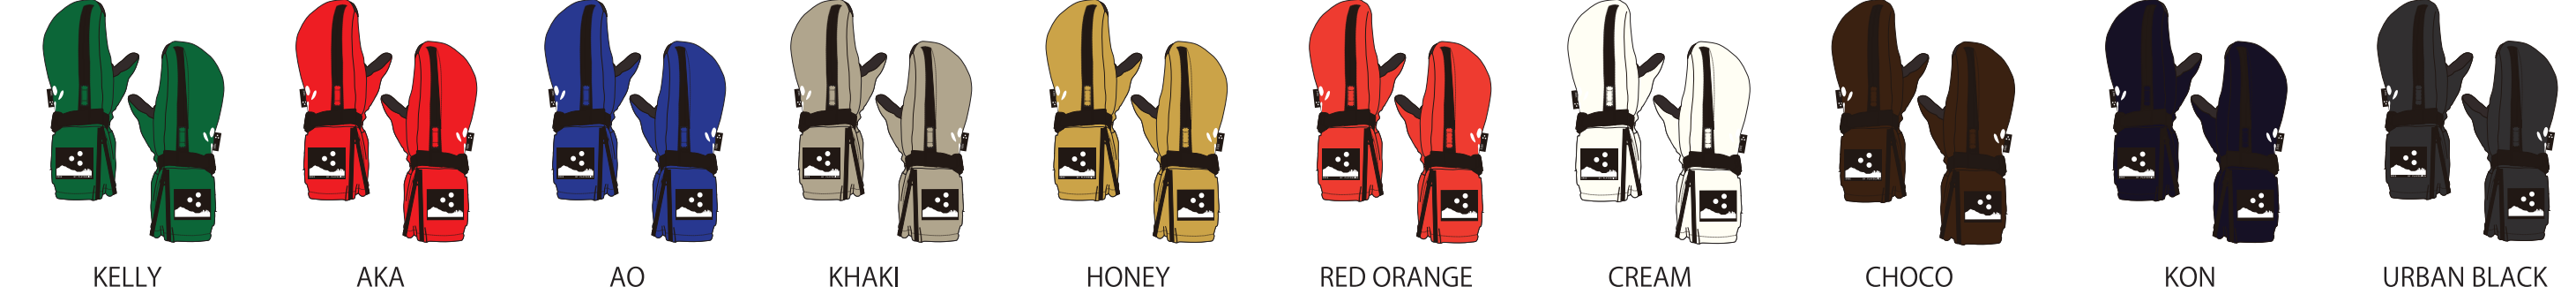

KELLY AKA AO KHAKI HONEY RED ORANGE CREAM CHOCO KON URBAN BLACK

SUPER 3REE + 3REE FIVE

KELLY AKA AO KHAKI HONEY RED ORANGE CREAM CHOCO KON URBAN BLACK