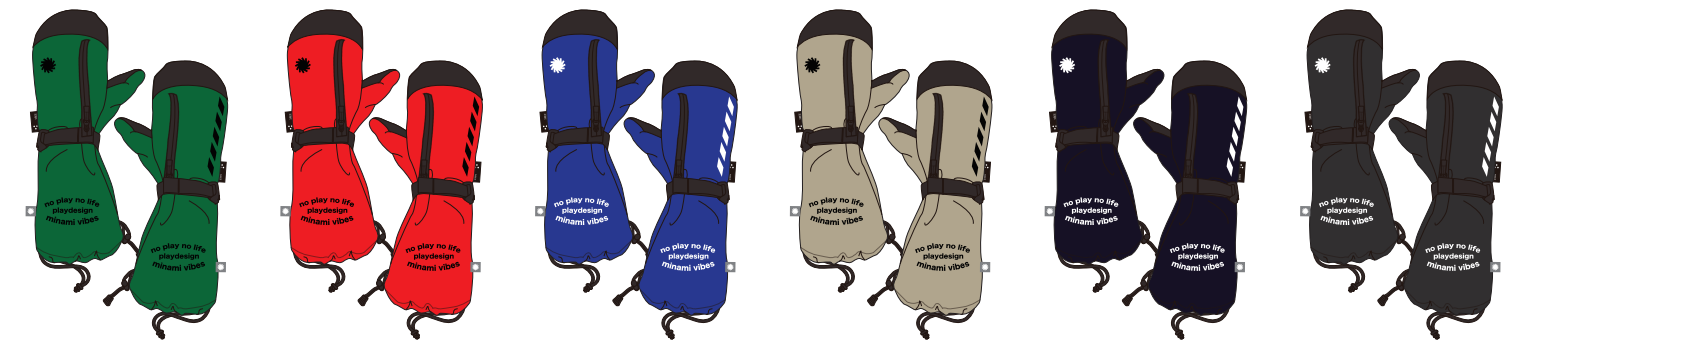

MIX 1 MIX 2 MIX 3

**PLAY CREW KNIT**

OLIVE NAVY/BLACK GRAY

**WORK PT TORAY COTEX3L + ART**

KHAKI KON URBAN BLACK

**P01 GT3 OVER + 3REE FIVE**

KELLY AKA AO KHAKI KON URBAN BLACK

**3REE FIVE**

URBAN BLACK

**PLAYER G + 3REE FIVE**

URBAN BLACK

**P01 OVER + 3REE FIVE**

URBAN BLACK

**SUPER P01 + 3REE FIVE**

URBAN BLACK

**PLAYER G LEATHER + 3REE FIVE**

URBAN BLACK BROWN

**P01 OVER LEATHER + 3REE FIVE**

URBAN BLACK BROWN

**SUPER P01 LEATHER + 3REE FIVE**

URBAN BLACK BROWN

**3REE OVER + 3REE FIVE**

KELLY AKA AO KHAKI HONEY RED ORANGE CREAM CHOCO KON URBAN BLACK