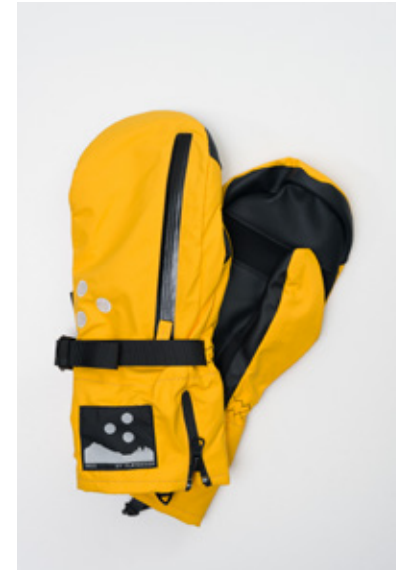

SUPER 3REE + 3REE FIVE

HONEY